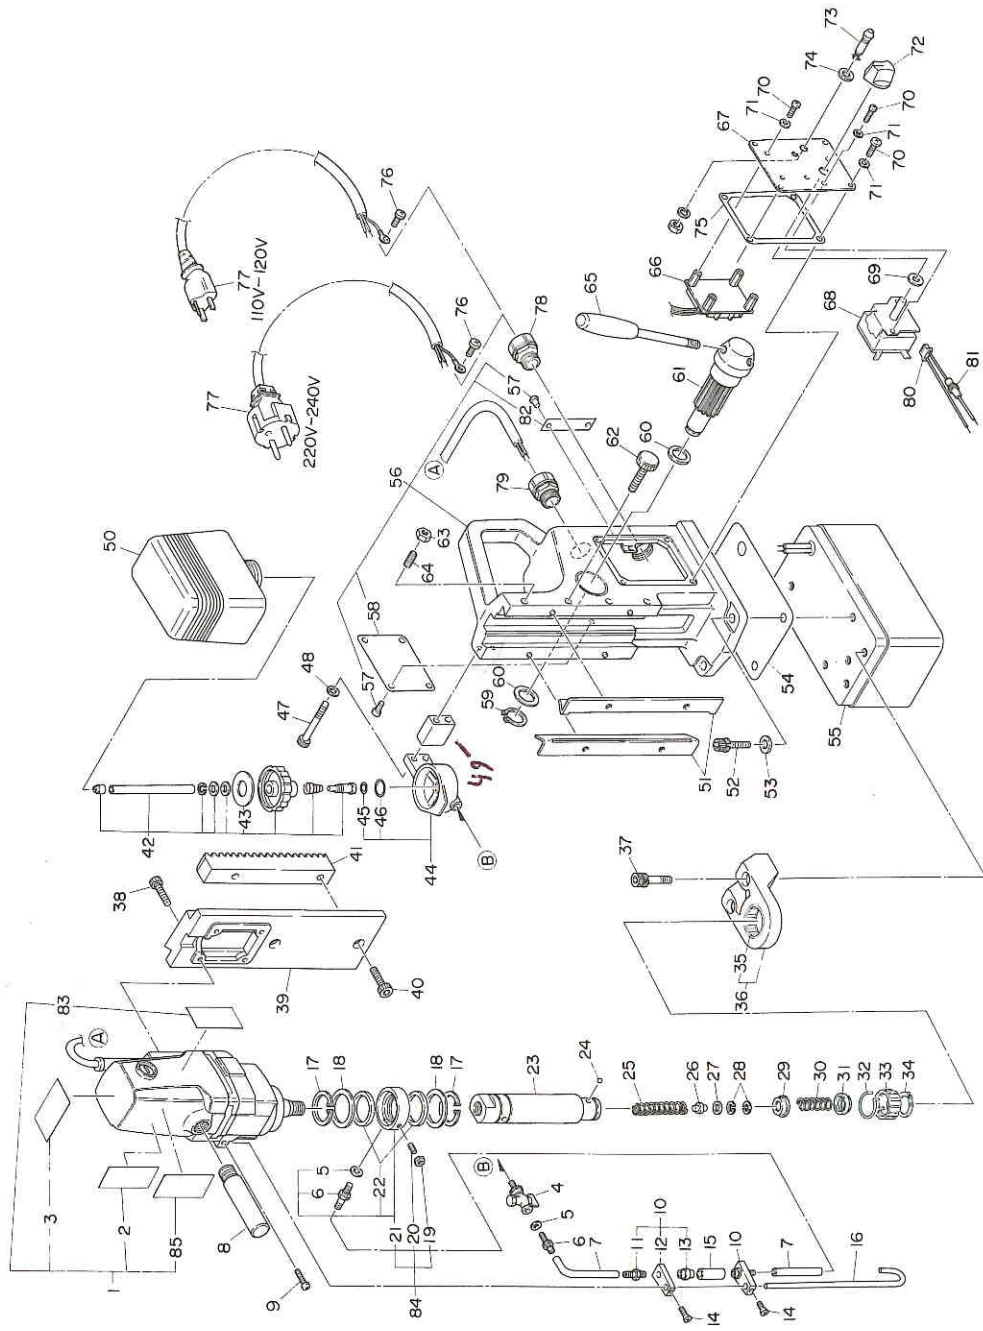

ATRA ACE AO-3000 ASSEMBLY AND PARTS LIST

The parts numbers with () are included in the Assy parts written above them.

No.	Part No.	Part Name	Q'ty	Price
1	TB03813	Drill Motor Assy (110-120V)	1 set	
1	TB02567	Drill Motor Assy (220-240V)	1 set	
-	(TB00598)	Carbon Brush Assy	1 set	
2	(TQ05064)	Label Mounting the Cutter	1	
3	(TQ05063)	Label Lubrication	1	
83	(TQ05066)	Label Caution Cutter	1	
85	(TQ05065)	Label Insertion	1	
4	TP14495	P-Valve PT1/8	1	
5	CP21947	Packing S-4.7X8X0.8	1	
6	TP14500	Hose Nipple	1	
7	TB01098	Tube 4X7X3000 Assy (150mm)	1 set	
8	TB02534	Side Handle Assy	1 set	
9	TP02638	Pan Head Screw 4X12	1	
10	TA99504	Oil Dropper Plate Assy	2 set	
11	(TP15816)	Dropper Nipple	2	
12	(TP15817)	Dropper Plate	2	
13	(TP15818)	Dropper Packing	2	
14	TP02797	Pan Head Screw 4X6	2	
15	TP15819	Dropper Pipe	1	
16	TP15156	Oil Ring Stopper	1	
17	TP14969	External Retaining Ring ISTW-38	2	
18	TP12773	Washer 38.5X54X1	2	
84	TA99694	Oil Ring Sub Assy	1 set	
19	(LP10496)	Hex. Nut M6	1	
20	(TP15983)	Hex. Socket Set Screw With Cup Point 6X30		
21	TB00496	Oil Ring Sub Assy	1 set	
5	(CP21947)	Packing S-4.7X8X0.8	1	
6	(TP14500)	Hose Nipple	1	
22	(TP14499)	Oil Seal GD 38X48X4	2	
23	TQ03374	Arbor Body	1	
24	TB01672	Ball 5/16 Assy	1 set	
25	TQ00669	Spring 1.6X16.2X87	1	
26	TQ01895	Pilot Spacer	1	
27	TP15848	Spacer 10.5X19X5	1	
28	TP13905	Internal Retaining Ring RTW-19	2	
29	TB01348	Washer Assy	1 set	
30	TQ01898	Spring 0.8X12X31	1	
31	TB01349	Push Ring Assy	1 set	
32	TQ01896	Rotating Spring	1	
33	TQ01897	Sleeve	1	
34	TP15239	External Retaining Ring C-28	1	